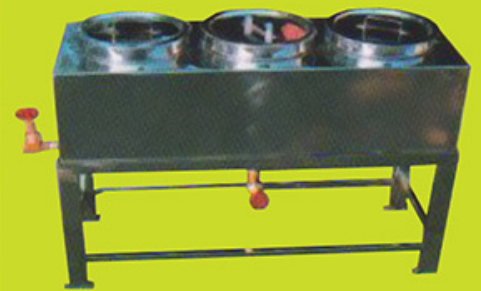

✉ bramhakitchen@yahoo.com 🌐 www.bramhakitchen.com

☎ 99942 22277, 99944 22277, 99944 93949

Gas Boiler

Gas / Fire Wood Boiler

Hot Water Boiler

Bed Boiler

Rice Vessel

Jacketed Vessel

Bulk Cooking Vessel

Iddly Box

III Holes Hot Case

Bain Marie Round

Bain Marie Counter

Coffee Counter

Dosa / Hot Plate & Duct

Fire Wood Dosa Range

Rumali Kadaai

5 Hole Hot Case Vessel with Heater

Dosa Work Table

Kneading Table

Iddly Work & Sink

Half Round Hand Wash

III in One Sink

Sink with Plate Rack