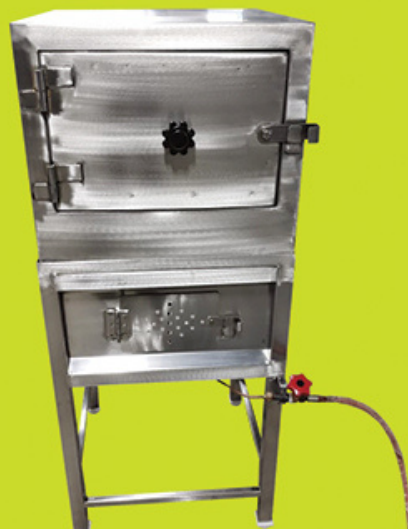

Rumali Kadaai

5 Hole Hot Case Vessel with Heater

Dosa Work Table

Kneading Table

Iddly Work & Sink

Half Round Hand Wash

III in One Sink

Sink with Plate Rack

Plate Rack

Pot Rack

Vegetable Rack

Platform Trolley

Gas Model - Idly Box

SS Tandoori Pot

Dining Table

Dining Table

Dining Table

Dining Table

Dining Table

Mahal / Canteen Din.

S.S. Chairs

Canteen Dining

3 Burner Range

Appam Counter

Bainmarie Counter

Sweet Stall

2 Hole Coffee Stall

Vada Counter

3 Room Sink with Plate Keeping Rack

Handwash Sink

T/M/B Service Table

Water Tray Trolley