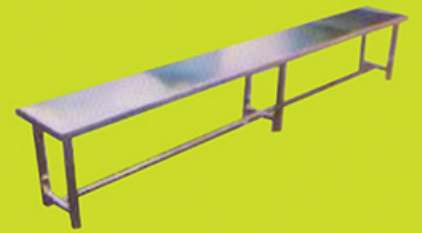

Plate Rack

Pot Rack

Vegetable Rack

Platform Trolley

Gas Model - Idly Box

SS Tandoori Pot

Dining Table

Dining Table

Dining Table

Dining Table

Dining Table

Mahal / Canteen Din.

S.S. Chairs

Canteen Dining

3 Burner Range

Appam Counter

Bainmarie Counter

Sweet Stall

2 Hole Coffee Stall

Vada Counter

3 Room Sink with Plate Keeping Rack

Handwash Sink

T/M/B Service Table

Water Tray Trolley